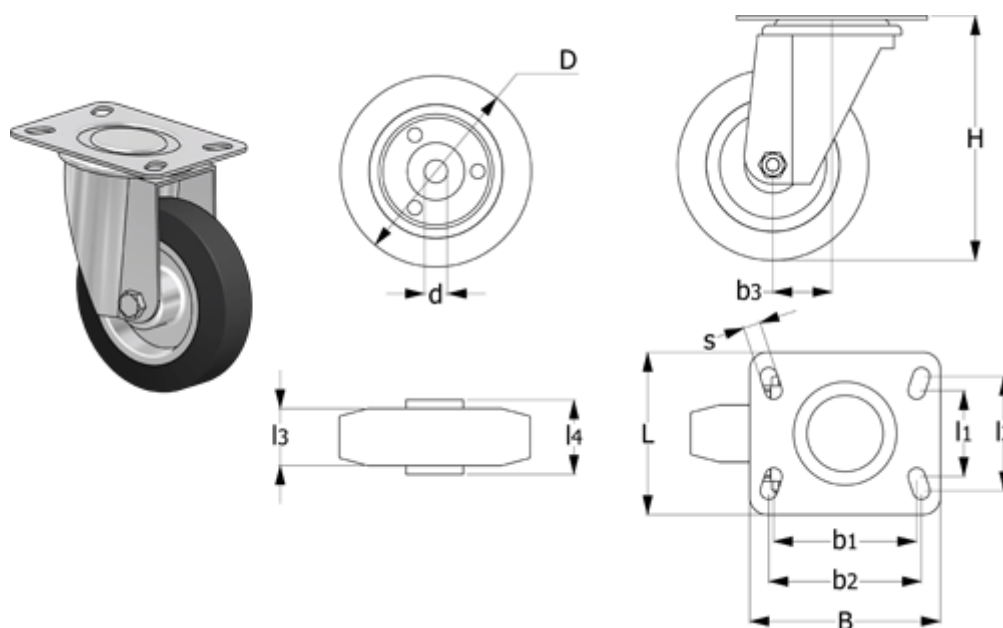

Data Sheet

Article number: 2314450061

Description: E+G rubber wheel 450061
RE.E3-125-SBL-N turning plate u/bremse

Measures

B	= 100	g	= 1180	s	= 9
b1	= 75	H	= 156	Type = RE.E3-125-SBL	
b2	= 80	L	= 85		
b3	= 37	l1	= 45		
Code	= 450061	l2	= 60		
D	= 125	l3	= 37.5		
d	= 15	l4	= 44		
Dynamic load (N)	= 1300	Rolling resistance (N)	= 850		